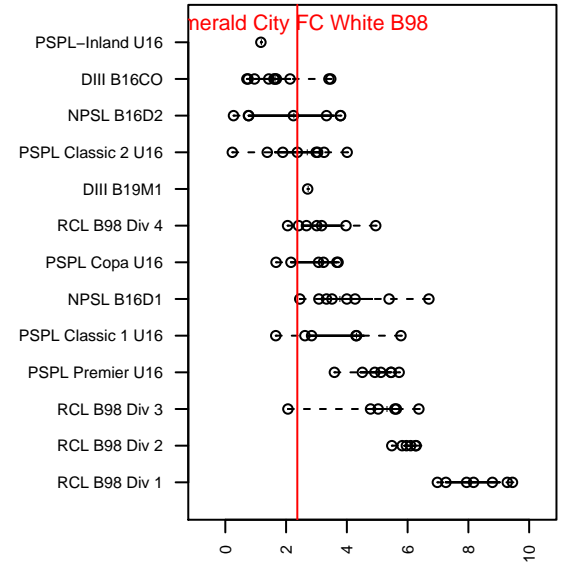

**attack and defense rating
relative to others at age
and all opponents in last 13 months**