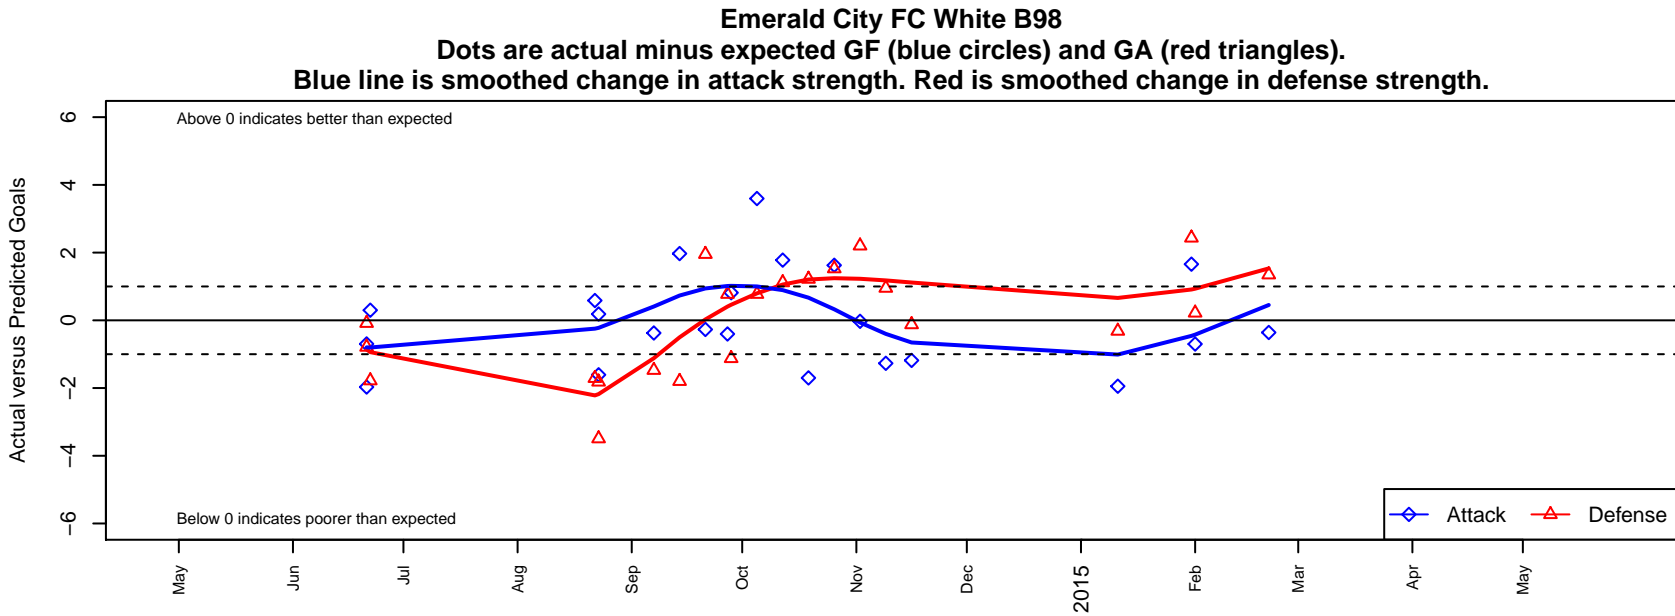

Emerald City FC White B98

Emerald City FC
 Seattle, WA
 B98 total strength=1348
 attack=7.88 defense=5.65
 fall league = PSPL Classic 2 U16

alt names used:
 Emerald City FC M98 White
 Emerald City FC M98 White
 EMERALD CITY FC M98 WHITE ()
 Emerald City White

Venues played:
 2014 Skagit Firecracker U16
 2014 Xtreme Cup BU16
 2014 PSPL Classic 2 U16
 2014 WA Cup U16 Silver U16

**attack and defense variance (black dot)
relative to other teams
and top 10 in region**